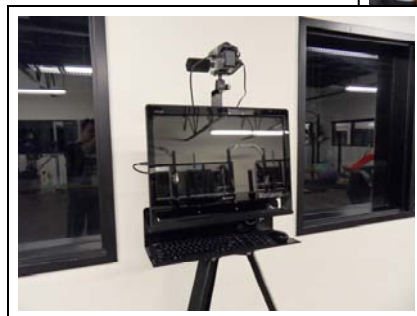

Infinity Eye Features & Benefits

- Make powerful technical and tactical analysis while students are on the StrideMill or FlexRink
- Wireless capability for multi-positional stride or drill analysis
- Stream live video to remote systems for viewing
- Manage name list of players

- Multi-speed replay capabilities; image by image; forwards or reverse
- Quick record search for replay and edit of events
- Export events to various formats including social media