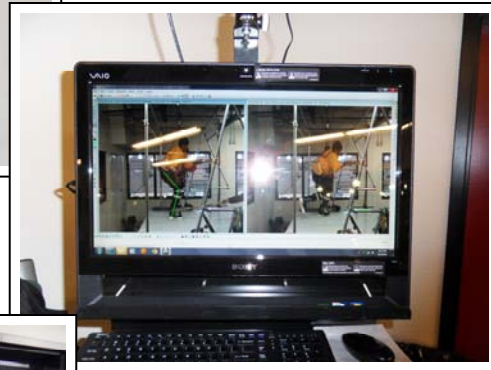

Infinity Eye Features & Benefits

- Make powerful technical and tactical analysis while students are on the StrideMill or FlexRink
- Wireless capability for multi-positional stride or drill analysis
- Stream live video to remote systems for viewing
- Manage name list of players

- Multi-speed replay capabilities; image by image; forwards or reverse
- Quick record search for replay and edit of events
- Export events to various formats including social media