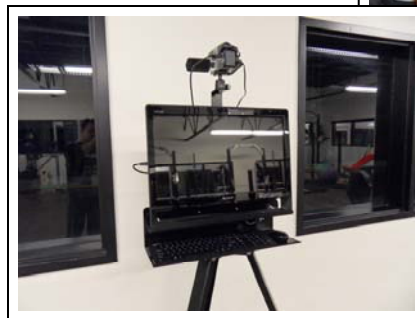

### Infinity Eye Features & Benefits

- Make powerful technical and tactical analysis while students are on the StrideMill or FlexRink
- Wireless capability for multi-positional stride or drill analysis
- Stream live video to remote systems for viewing
- Manage name list of players

- Multi-speed replay capabilities; image by image; forwards or reverse
- Quick record search for replay and edit of events
- Export events to various formats including social media