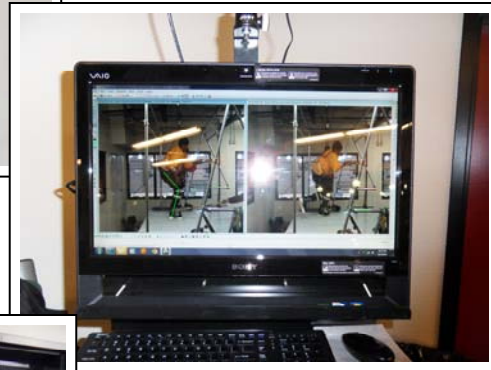

### Infinity Eye Features & Benefits

- Make powerful technical and tactical analysis while students are on the StrideMill or FlexRink
- Wireless capability for multi-positional stride or drill analysis
- Stream live video to remote systems for viewing
- Manage name list of players

- Multi-speed replay capabilities; image by image; forwards or reverse
- Quick record search for replay and edit of events
- Export events to various formats including social media